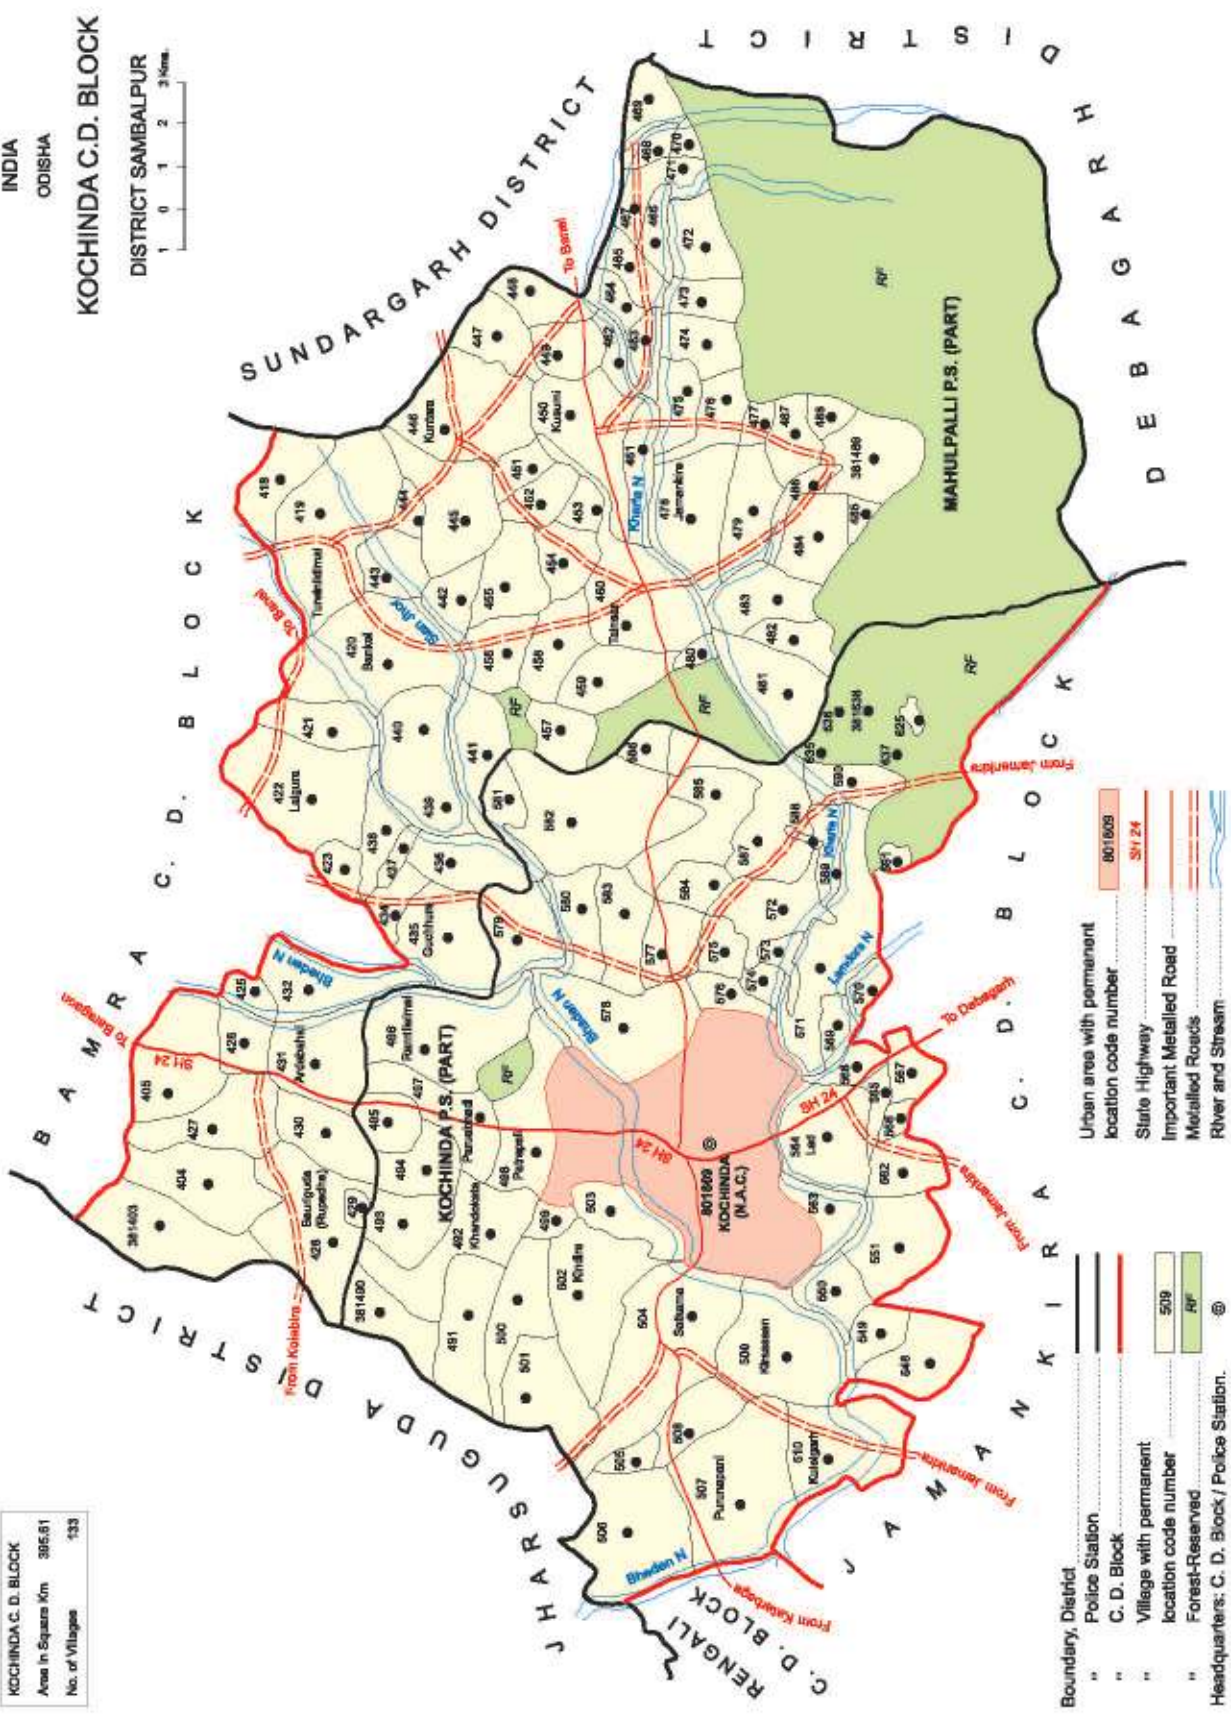

DISTRICT SAMBALPUR

INDIA
ODISHA
DISTRICT SAMBALPUR

Total C.D. Block	9
Total no. of Towns	6
Total no. of villages	1313

Headquarters of Ainthapali, Dhanupali and Sadar P.S. located at Sambalpur Town
Each colour shows area of a C.D. Block

- Boundary, District
- C.D. Block
- Police Station
- Headquarters: District, C.D. Block, Police Station
- National Highway
- State Highway
- Important Metalled Road
- Railway line with Station, Broad Gauge
- River and Stream
- Towns, Census Towns

INDIA
 ODISHA
BAMRA C.D. BLOCK
 DISTRICT SAMBALPUR

1 0 1 2 3Kms.

BAMRA C. D. BLOCK
 Area in Square Km 510.93
 No. of Villages 136

- Boundary, District
- " C. D. Block
- " Police Station
- " Village with permanent location code number
- " Forest-Reserved with name
- Headquarters: C.D. Block, Police Station
- State Highway
- Mettled Roads
- Railway line with Station, Broad Gauge
- River and Stream

INDIA
ODISHA
Kochinda C.D. Block
DISTRICT SAMBALPUR

Kochinda C. D. Block
Area in Square Km 395.81
No. of Villages 133

- Boundary, District
" Police Station
" C. D. Block
" Village with permanent location code number
" Forest-Reserved
Headquarters: C. D. Block / Police Station. @
- Urban area with permanent location code number 801608
State Highway SH 24
Important Metalled Road
Metalled Roads
River and Stream
- 519
RF