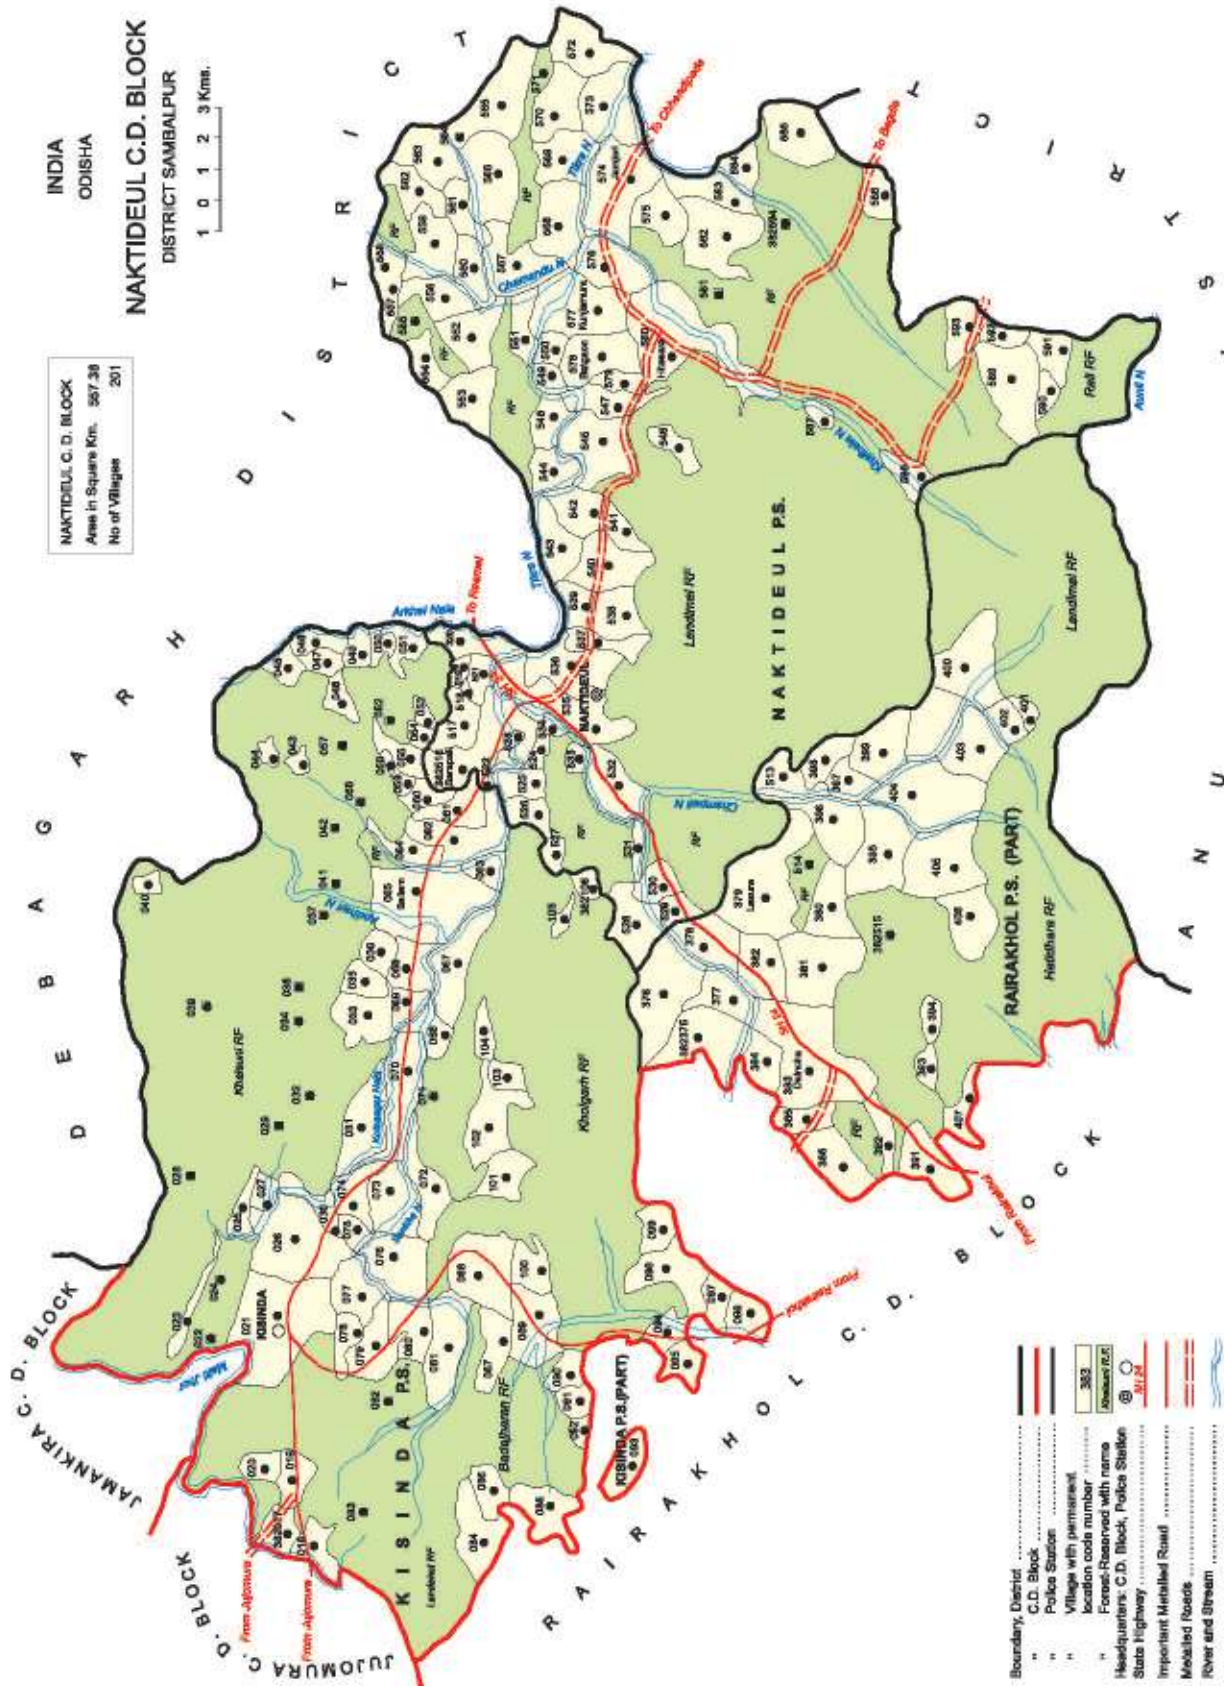

INDIA
ODISHA

NAKTIDEUL C.D. BLOCK
DISTRICT SAMBALPUR

NAKTIDEUL C. D. BLOCK	
Area in Square Km.	587.38
No of Villages	201

- Boundary, District
- C.D. Block
- Police Station
- Village with permanent location code number
- Forest-Reserved with name
- Headquarters: C.D. Block, Police Station
- State Highway
- Important Metalled Road
- Metalled Roads
- River and Stream