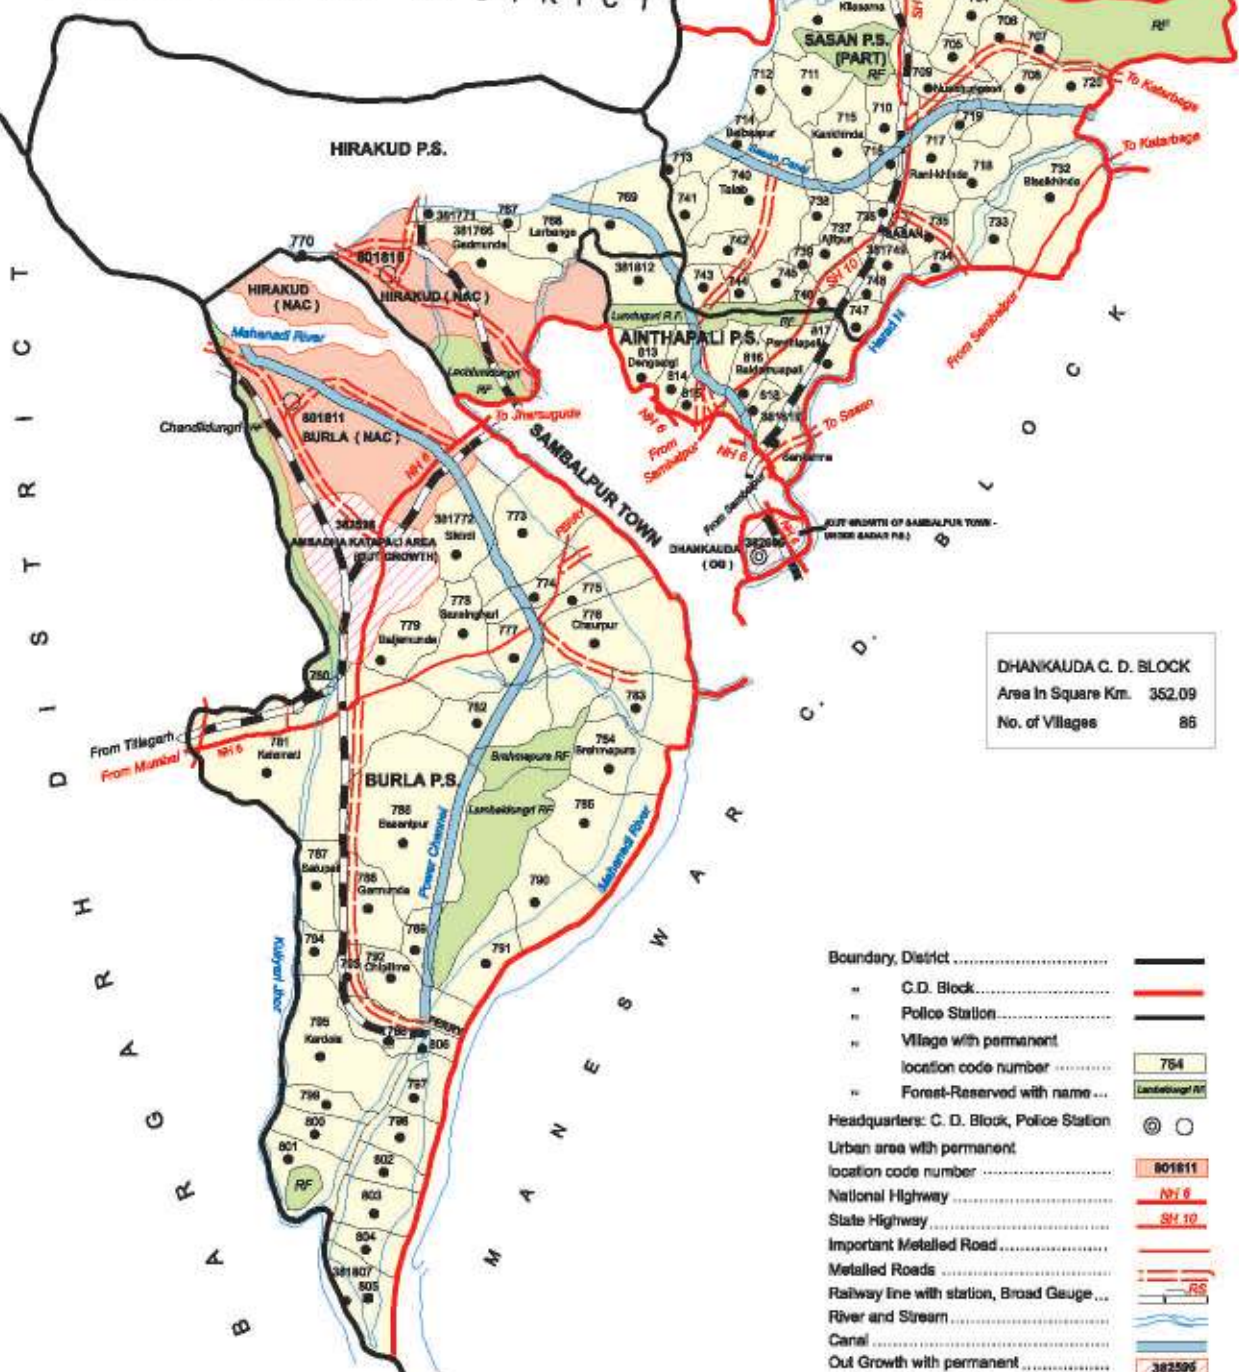

INDIA
ODISHA

DHANKAUDA C.D. BLOCK

DISTRICT SAMBALPUR

1 0 1 2 3 Kms.

JHARSUGUDA DISTRICT

R E N G A L I C . D . B L O C K

DHANKAUDA C. D. BLOCK
Area In Square Km. 352.09
No. of Villages 86

Boundary, District	—
" C.D. Block	—
" Police Station	—
" Village with permanent location code number	754
" Forest-Reserved with name ...	Lakshidongri RF
Headquarters: C. D. Block, Police Station	⊙ ○
Urban area with permanent location code number	801811
National Highway	NH 6
State Highway	SH 10
Important Metalled Road	—
Metalled Roads	—
Railway line with station, Broad Gauge ...	—RS—
River and Stream	—
Canal	—
Out Growth with permanent location code number	382595