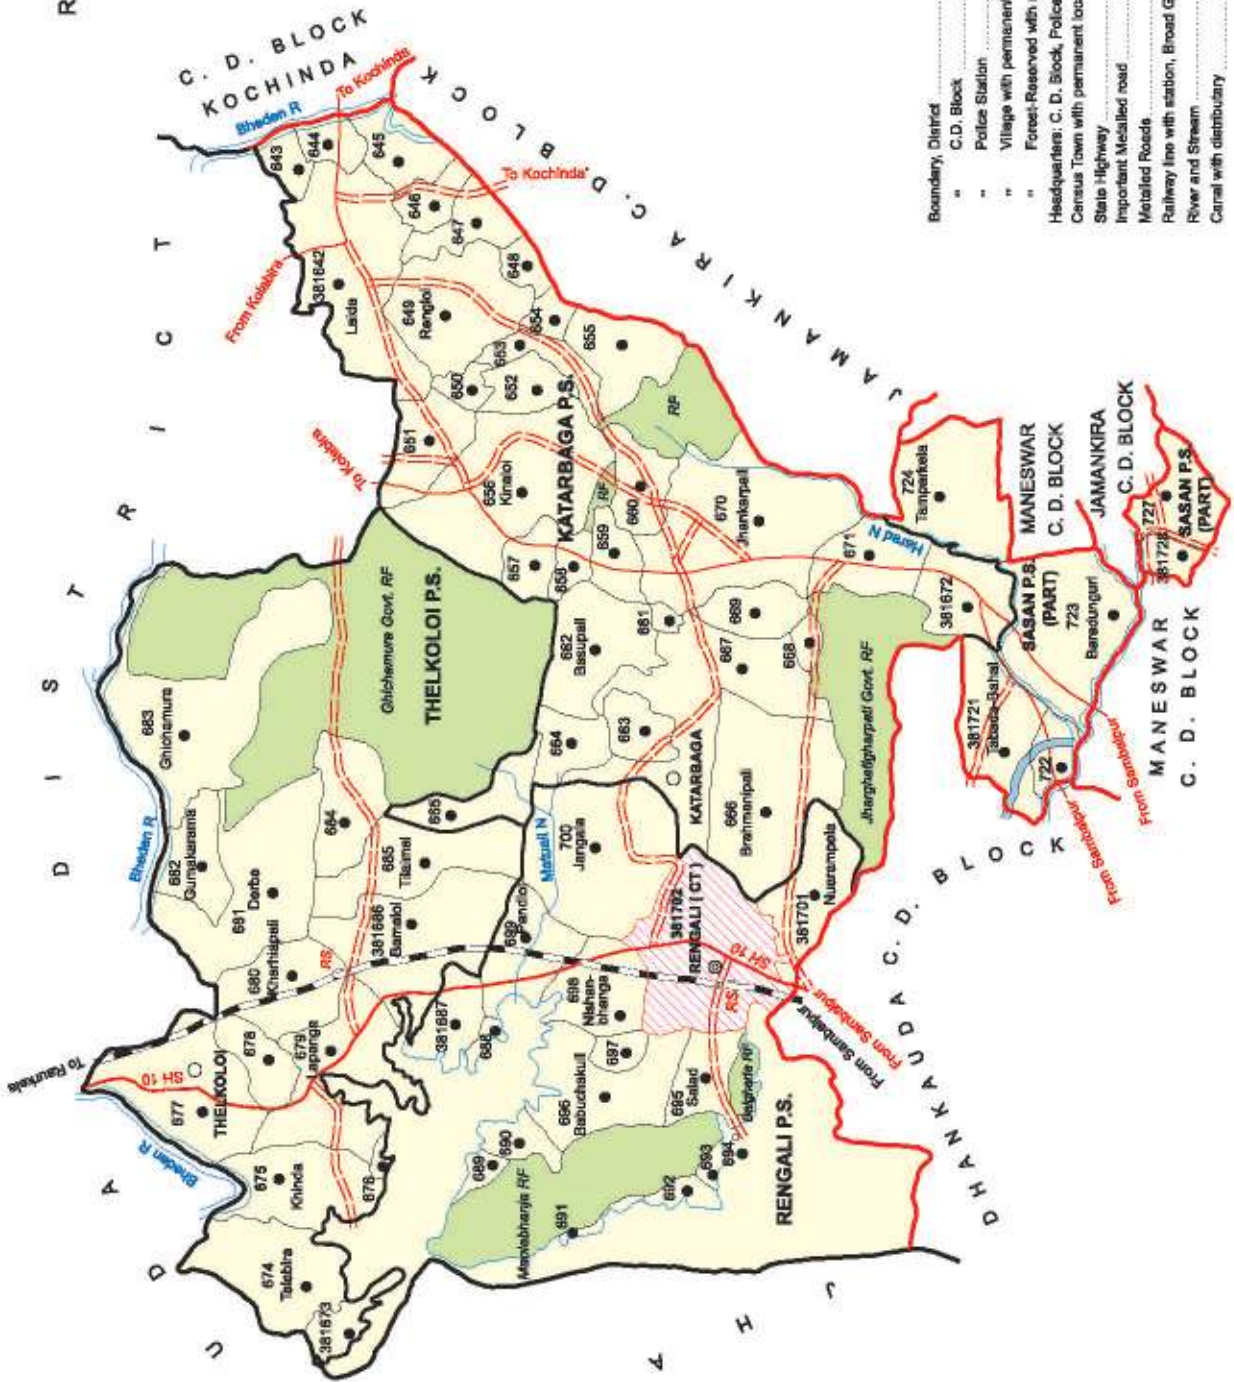

INDIA
ODISHA

RENGALI C.D. BLOCK
DISTRICT SAMBALPUR

RENGALI C. D. BLOCK
Area in Square Km 346.78
No. of Villages. 56

- Boundary, District
- " C.D. Block
- " Police Station
- " Village with permanent location code number 656
- " Forest-Reserved with name
- Headquarters: C. D. Block, Police Station
- Census Town with permanent location code number 381702
- State Highway SH - 10
- Important Metalled road
- Metalled Roads
- Railway line with station, Broad Gauge
- River and Stream
- Canal with distributary