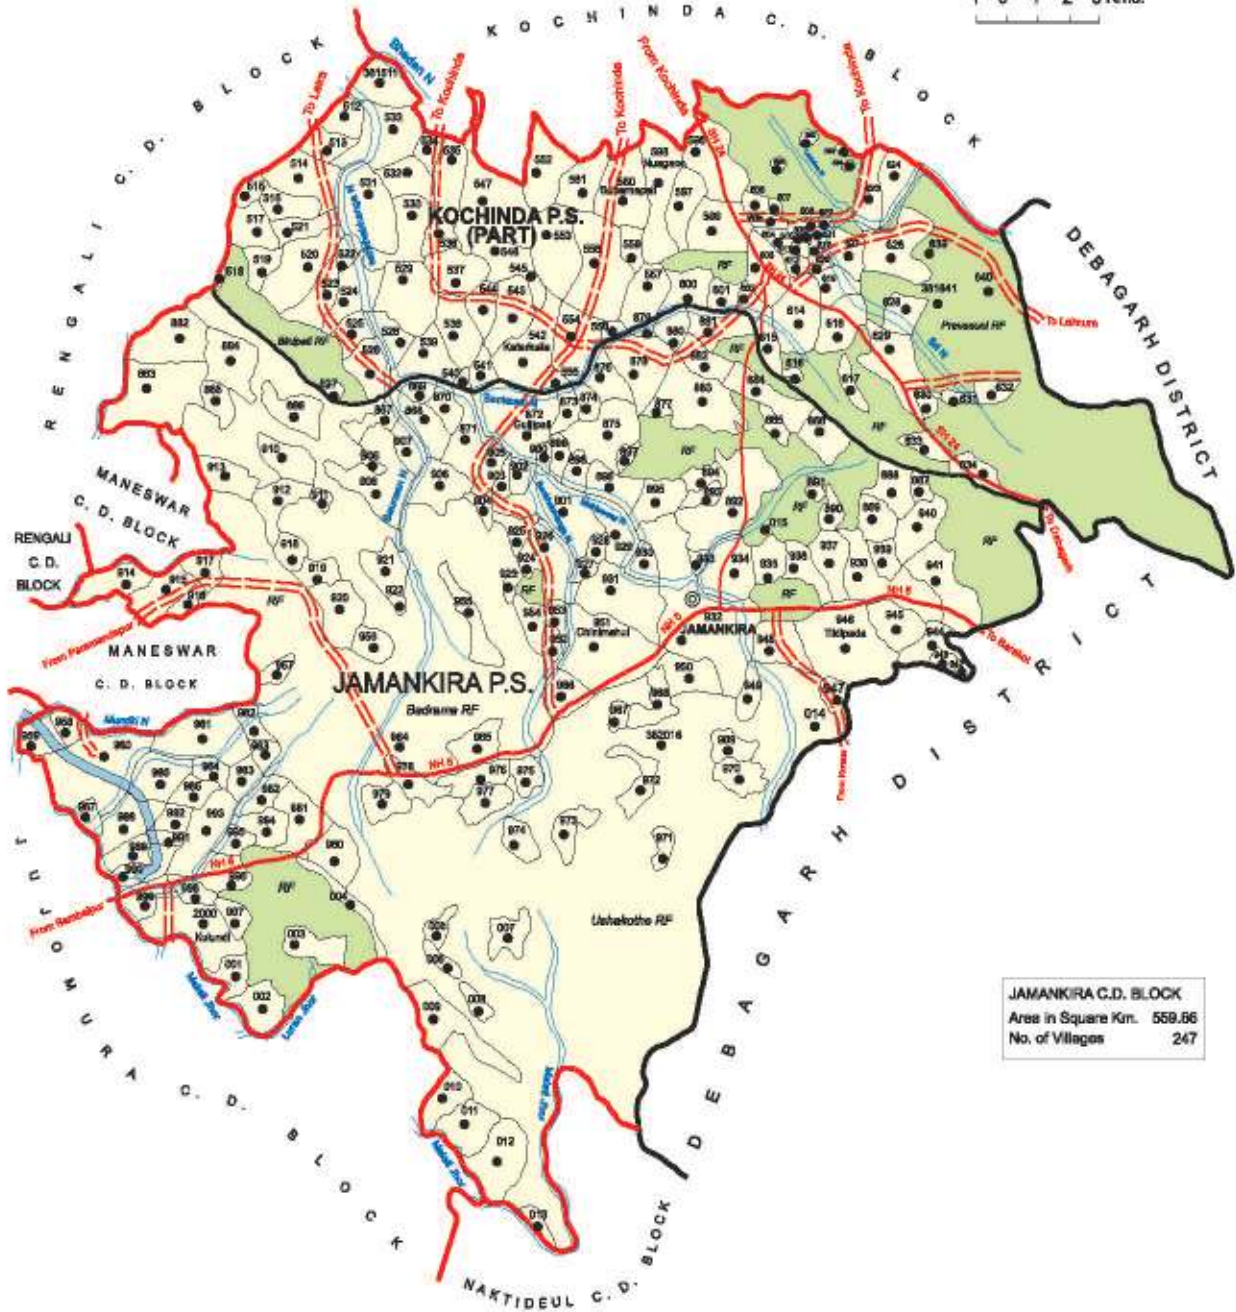

DISTRICT SAMBALPUR

INDIA
ODISHA
DISTRICT SAMBALPUR

Total C.D. Block	9
Total no. of Towns	6
Total no. of villages	1313

Headquarters of Ainthapali, Dhanupali and Sadar P.S. located at Sambalpur Town
Each colour shows area of a C.D. Block

- Boundary, District
- C.D. Block
- Police Station
- Headquarters: District, C.D. Block, Police Station
- National Highway
- State Highway
- Important Metalled Road
- Railway line with Station, Broad Gauge
- River and Stream
- Towns, Census Towns

INDIA
ODISHA
Kochinda C.D. Block
DISTRICT SAMBALPUR

Kochinda C. D. Block
Area in Square Km 395.81
No. of Villages 133

- Boundary, District
" Police Station
" C. D. Block
" Village with permanent location code number
" Forest-Reserved
Headquarters: C. D. Block / Police Station. @
- Urban area with permanent location code number 801608
State Highway SH 24
Important Metalled Road
Metalled Roads
River and Stream
- 519
RF

INDIA
ODISHA
JAMANKIRA C.D. BLOCK

DISTRICT SAMBALPUR
1 0 1 2 3 Kms.

JAMANKIRA C.D. BLOCK
Area in Square Km. 559.86
No. of Villages 247

Boundary, District	—————
" C.D. Block	———
" Police Station	●
" Village with permanent location code number	945
" Forest Reserved with name	Preserved R.F.
Headquarters: C. D. Block, Police Station	●
National Highway	101 G
State Highway	101 24
Important Metalled Road	———
Metalled Roads	———
River and Stream	~~~~~
Canal	———